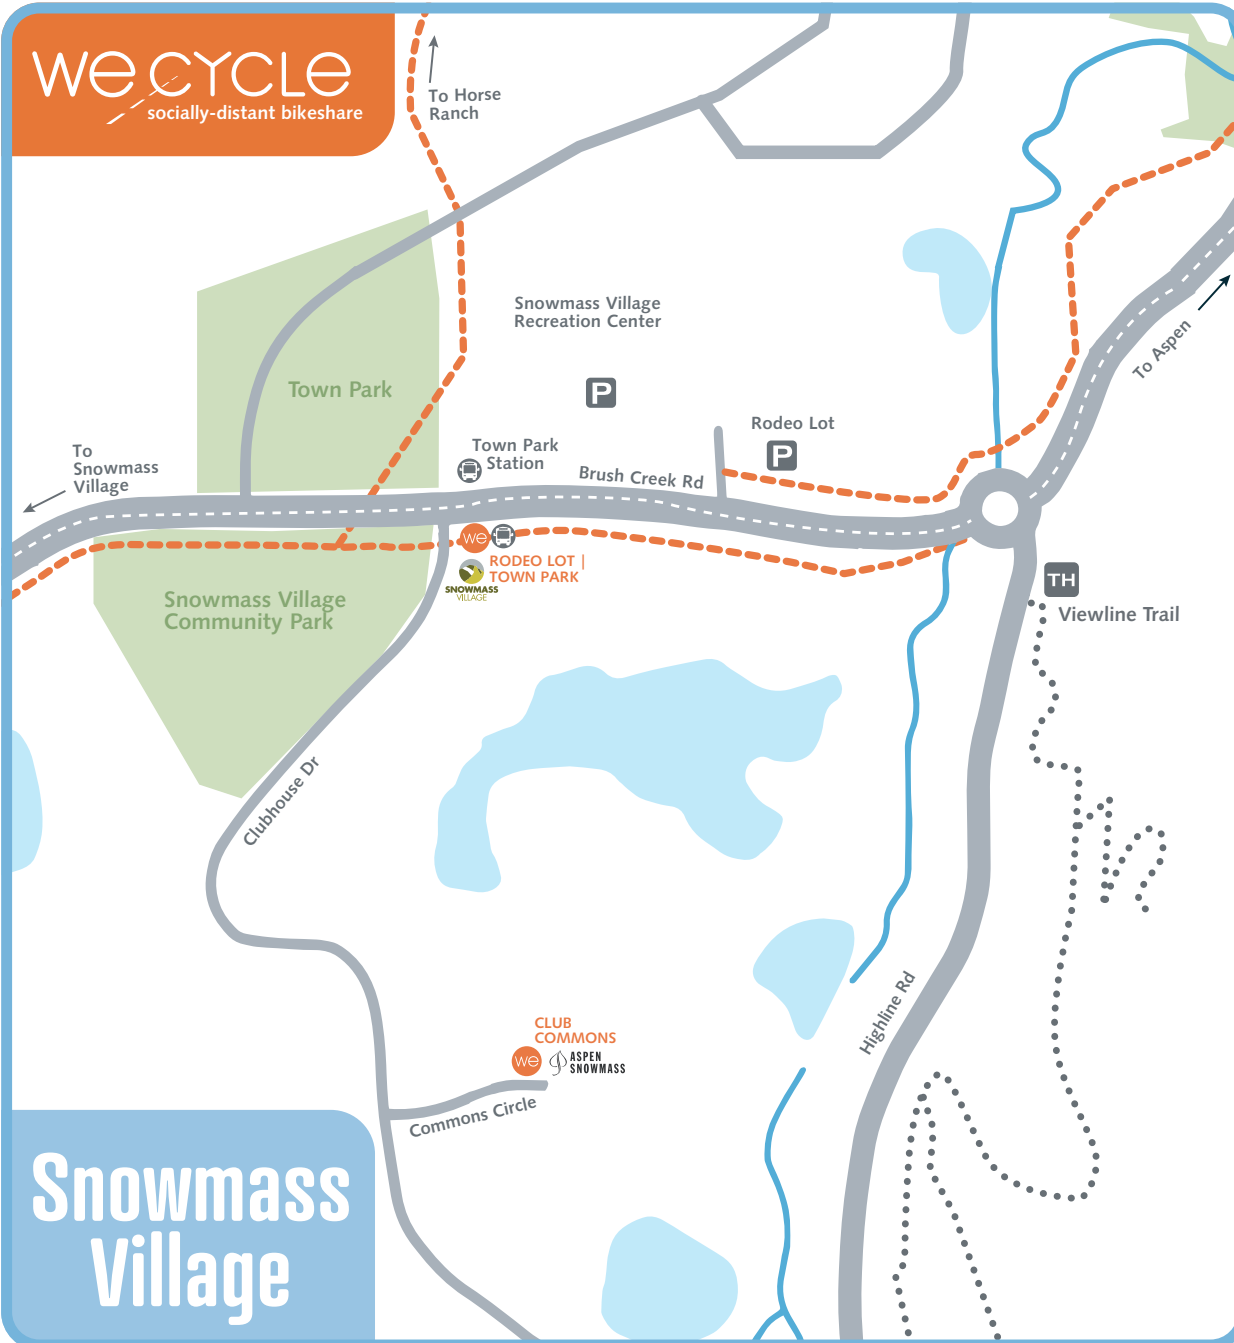

# FREE 30-minute Rides\* Aspen + Basalt + Snowmass Village

\*Each additional minute: Silver pedal bikes: +\$0.50/min  
Blue e-bikes: +\$5.00/min

# GET ROLLING

1

**Sign Up**

online:  
we-cycle.org

on mobile:  
the app   
Transit

2

**Unlock**

bike with code  
or key card

3

**Ride**

again +  
again!

we-cycle.org | 970.205.9222

Para ayuda en español,  
marque la extensión 704.